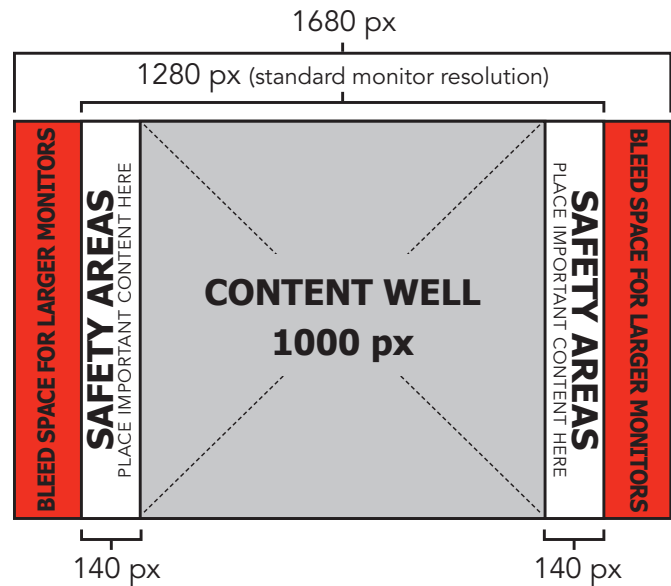

WALLPAPER ADS

Deliverable: JPG/GIF only. No animation.

Max file size: 100k max RECOMMENDED file size (We will accept 200k if absolutely necessary, but the page can be slow to load and this might negatively affect performance - please make file sizes as small as possible.)

Dimensions: 1280-1680 pixels wide, 800-1600 pixels high. The center content well plus 10px of white space on either side of it will knock out the center 1000px on the single image. While not necessary, you can leave this center part of the image white or a solid color to reduce file size.

Please refer to the illustration to right.

OPTIMAL VIDEO FILE FORMATS:

RESPONSIVE RICH MEDIA

Maximum File Size: 500MB
Video Codec: H.264
File Type: mp4, mov
Length: 15 or 30 seconds
Video does NOT auto play and is muted to start

OUTSTREAM

Maximum File Size: 5MB
Video Codec: H.264
File Type: mp4, mov
Length: 15 or 30 seconds
Video does NOT auto play and is muted to start
Resolution: max 1920x1080
min 640x360
Aspect ratio: 16:9
(4:3 not supported)

TRUVIEW

Maximum File Size: N/A
Video Codec: H.264
File Type: mov, mpeg4, mp4, avi, wmv, mpegps, 3gpp, webm
Length: 15, 30, 45, or 60 seconds
Resolution: max 1920x1080
min 640x360
Aspect ratio: 16:9
(4:3 not supported)

TRUVIEW COMPANION AD

Ad Size	Common Name	File Size	Animation	File Format
300x60	TruView Companion	150k max	yes	JPG, GIF