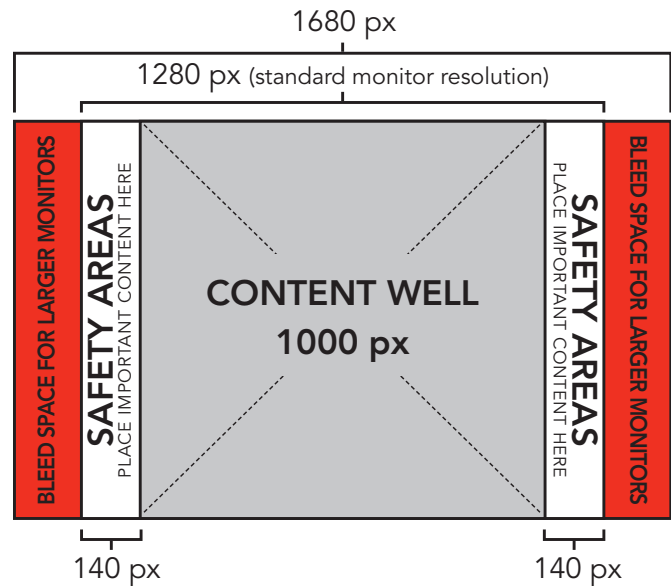

WALLPAPER ADS

Deliverable: JPG/GIF only. No animation.

Max file size: 100k max RECOMMENDED file size (We will accept 200k if absolutely necessary, but the page can be slow to load and this might negatively affect performance - please make file sizes as small as possible.)

Dimensions: 1280-1680 pixels wide, 800-1600 pixels high. The center content well plus 10px of white space on either side of it will knock out the center 1000px on the single image. While not necessary, you can leave this center part of the image white or a solid color to reduce file size.

Please refer to the illustration to right.

OPTIMAL VIDEO FILE FORMATS:

RESPONSIVE RICH MEDIA

Maximum File Size: 500MB
Video Codec: H.264
File Type: mp4, mov
Length: 15 or 30 seconds
Video does NOT auto play and is muted to start

OUTSTREAM

Maximum File Size: 5MB
Video Codec: H.264
File Type: mp4, mov
Length: 15 or 30 seconds
Video does NOT auto play and is muted to start
Resolution: max 1920x1080
min 640x360
Aspect ratio: 16:9
(4:3 not supported)

TRUVIEW

Maximum File Size: N/A
Video Codec: H.264
File Type: mov, mpeg4, mp4, avi, wmv, mpegps, 3gpp, webm
Length: 15, 30, 45, or 60 seconds
Resolution: max 1920x1080
min 640x360
Aspect ratio: 16:9
(4:3 not supported)

TRUVIEW COMPANION AD

Ad Size	Common Name	Resolution	File Size	Animation	File Format
300x60	TruView Companion	72 dpi	150k max	yes	JPG, GIF