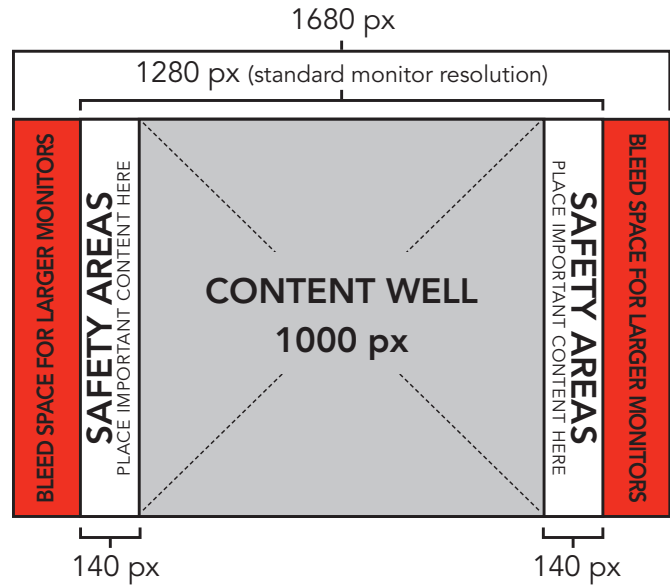

WALLPAPER ADS

Deliverable: JPG/GIF only. No animation.

Max file size: 100k max RECOMMENDED file size (We will accept 200k if absolutely necessary, but the page can be slow to load and this might negatively affect performance - please make file sizes as small as possible.)

Dimensions: 1280-1680 pixels wide, 800-1600 pixels high. The center content well plus 10px of white space on either side of it will knock out the center 1000px on the single image. While not necessary, you can leave this center part of the image white or a solid color to reduce file size.

Please refer to the illustration to right.

OPTIMAL VIDEO FILE FORMATS:

RESPONSIVE RICH MEDIA

Maximum File Size: 500MB
Video Codec: H.264
File Type: mp4, mov
Length: 15 or 30 seconds
Video does NOT auto play and is muted to start

OUTSTREAM

Maximum File Size: 5MB
Video Codec: H.264
File Type: mp4, mov
Length: 15 or 30 seconds
Video does NOT auto play and is muted to start
Resolution: max 1920x1080
min 640x360
Aspect ratio: 16:9
(4:3 not supported)

TRUVIEW

Maximum File Size: N/A
Video Codec: H.264
File Type: mov, mpeg4, mp4, avi, wmv, mpegps, 3gpp, webm
Length: 15, 30, 45, or 60 seconds
Resolution: max 1920x1080
min 640x360
Aspect ratio: 16:9
(4:3 not supported)

TRUVIEW COMPANION AD

Ad Size	Common Name	Resolution	File Size	Animation	File Format
300x60	TruView Companion	72 dpi	150k max	yes	JPG, GIF