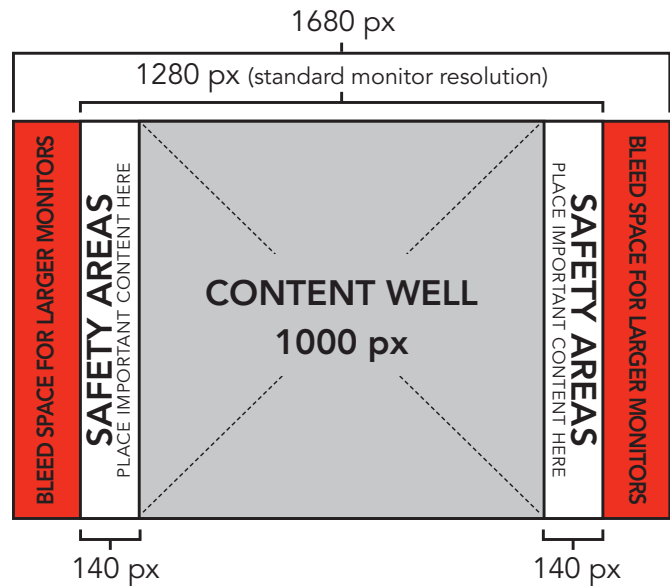

WALLPAPER ADS

Deliverable: JPG/GIF only. No animation.

Max file size: 100k max RECOMMENDED file size (We will accept 200k if absolutely necessary, but the page can be slow to load and this might negatively affect performance - please make file sizes as small as possible.)

Dimensions: 1280-1680 pixels wide, 800-1600 pixels high. The center content well plus 10px of white space on either side of it will knock out the center 1000px on the single image. While not necessary, you can leave this center part of the image white or a solid color to reduce file size.

Please refer to the illustration to right.

OPTIMAL VIDEO FILE FORMATS:

RESPONSIVE RICH MEDIA

Maximum File Size: 500MB
Video Codec: H.264
File Type: mp4, mov
Length: 15 or 30 seconds
Video does NOT auto play and is muted to start

OUTSTREAM

Maximum File Size: 5MB
Video Codec: H.264
File Type: mp4, mov
Length: 15 or 30 seconds
Video does NOT auto play and is muted to start
Resolution: max 1920x1080
min 640x360
Aspect ratio: 16:9
(4:3 not supported)

TRUVIEW

Maximum File Size: N/A
Video Codec: H.264
File Type: mov, mpeg4, mp4, avi, wmv, mpegps, 3gpp, webm
Length: 15, 30, 45, or 60 seconds
Resolution: max 1920x1080
min 640x360
Aspect ratio: 16:9
(4:3 not supported)

TRUVIEW COMPANION AD

Ad Size	Common Name	Resolution	File Size	Animation	File Format
300x60	TruView Companion	72 dpi	150k max	yes	JPG, GIF