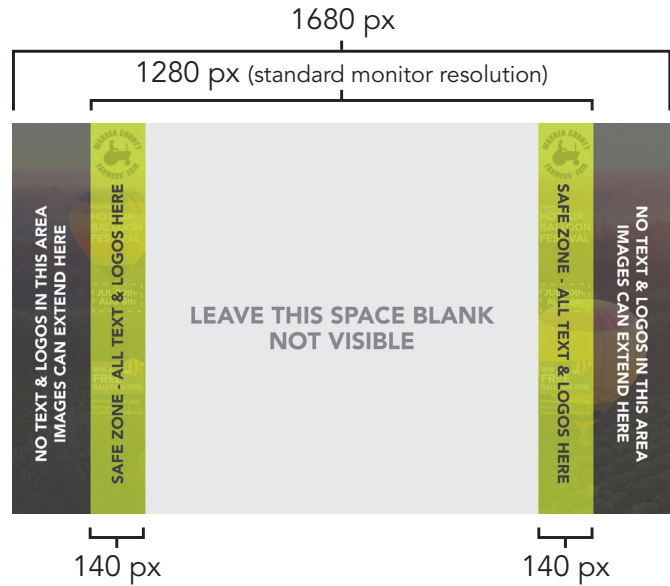

WALLPAPER ADS

Deliverable: JPG/GIF only. No animation.

Max file size: 100k max RECOMMENDED file size (We will accept 200k if absolutely necessary, but the page can be slow to load and this might negatively affect performance - please make file sizes as small as possible.)

Dimensions: 1280-1680 pixels wide, 800-1600 pixels high. The center content well plus 10px of white space on either side of it will knock out the center 1000px on the single image. While not necessary, you can leave this center part of the image white or a solid color to reduce file size.

Please refer to the illustration to right.

OPTIMAL VIDEO FILE FORMATS:

RESPONSIVE RICH MEDIA

Maximum File Size: 500MB
Video Codec: H.264
File Type: mp4, mov
Length: 15 or 30 seconds
Video does NOT auto play and is muted to start

OUTSTREAM

Maximum File Size: 5MB
Video Codec: H.264
File Type: mp4, mov
Length: 15 or 30 seconds
Video does NOT auto play and is muted to start
Resolution: max 1920x1080
min 640x360
Aspect ratio: 16:9
(4:3 not supported)

TRUVIEW

Maximum File Size: N/A
Video Codec: H.264
File Type: mov, mpeg4, mp4, avi, wmv, mpegps, 3gpp, webm
Length: 15, 30, 45, or 60 seconds
Resolution: max 1920x1080
min 640x360
Aspect ratio: 16:9
(4:3 not supported)

TRUVIEW COMPANION AD

Ad Size	Common Name	Resolution	File Size	Animation	File Format
300x60	TruView Companion	72 dpi	150k max	yes	JPG, GIF