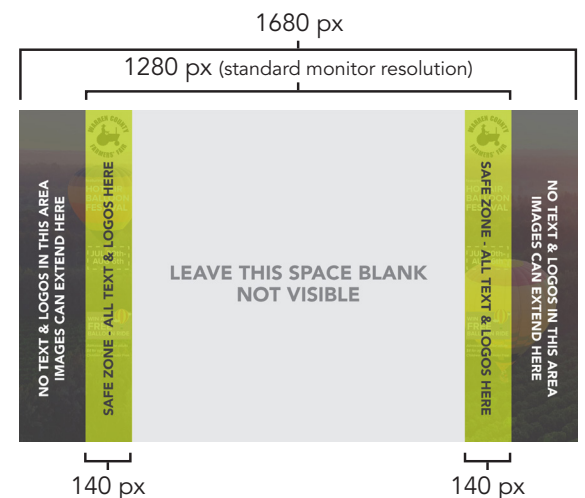

Dimensions: 1280-1680 pixels wide, 800-1600 pixels high. The center content well plus 10px of white space on either side of it will knock out the center 1000px on the single image. While not necessary, you can leave this center part of the image white or a solid color to reduce file size.

HOMEPAGE TAKEOVER

Full Takeover experience on (Desktop and Mobile) | Adhesion Units available to local direct sellers only | **Geo-targeted to region** – based on advertiser reach

DESKTOP

- Ad 1, 2, 3 – 300x250 Rectangle Ad Slots**
 - Can accept Traditional or Native Display
- Ad 4 – 970x250 Billboard**
(or 970x90 or 728x90)
- Adhesion Ad – 970x90**
(sticks on scroll until next breakpoint)

MOBILE

- Ad 1, 2, 3, 4 – 300x250 Rectangle Ad Slots**
- Can accept Traditional or Native Display

OPTIMAL VIDEO FILE FORMATS:

RESPONSIVE RICH MEDIA

- Maximum File Size:** 500MB
- Video Codec:** H.264
- File Type:** mp4, mov
- Length:** 15 or 30 seconds

TRUVIEW

- Maximum File Size:** N/A
- Video Codec:** H.264
- File Type:** mov, mpeg4, mp4, avi, wmv, mpegps, 3gpp, webm
- Length:** 15, 30, 45, or 60 seconds
- Resolution:** max 1920x1080 min 640x360
- Aspect ratio:** 16:9 (4:3 not supported)