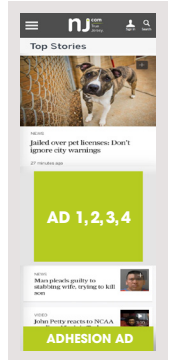

Dimensions: 1280-1680 pixels wide, 800-1600 pixels high. The center content well plus 10px of white space on either side of it will knock out the center 1000px on the single image. While not necessary, you can leave this center part of the image white or a solid color to reduce file size.

HOMEPAGE TAKEOVER

Full Takeover experience on (Desktop and Mobile) | Adhesion Units available to local direct sellers only | **Geo-targeted to region** – based on advertiser reach

DESKTOP

- Ad 1, 2, 3 – 300x250 Rectangle Ad Slots**
 - Can accept Traditional or Native Display
- Ad 4 – 970x250 Billboard**
(or 970x90 or 728x90)
- Adhesion Ad – 970x90**
(sticks on scroll until next breakpoint)

MOBILE

- Ad 1, 2, 3, 4 – 300x250 Rectangle Ad Slots**
 - Can accept Traditional or Native Display
- Adhesion Ad – 320x50**

DESKTOP TAKEOVER

MOBILE TAKEOVER

DISCONTINUED AD POSITIONS (DESKTOP ONLY)

Wallpaper | Sponsor Right Badge (in Navbar) | **300x600** | **Find Local**
All Expandable Units (homepage): Pushdowns or Sliding Billboards and Expandable Rich Media